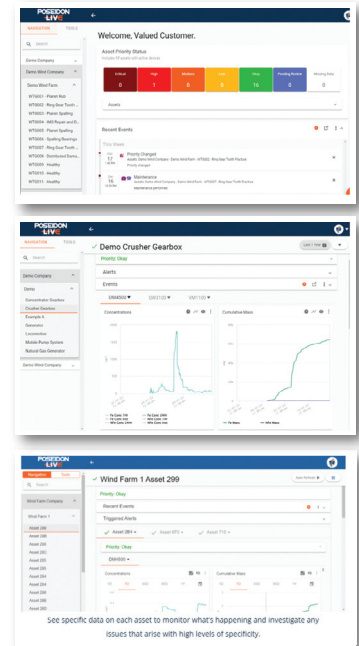

KEY FEATURES

- Modern, intuitive layout and look
- Easy to see critical items needing attention
- Easy to navigate hierarchical structure
- Customizable default data visualization per specific sensor type, asset, location, company
- Manage automatic alarms and notifications for peace of mind your assets are covered
- Built in events timeline to track important items and actions taken

POSEIDON LIVE

CLOUD-BASED
DATA PORTAL

Please visit
PoseidonSys.com
to learn more.

KEY FEATURES CONTINUED

- Compare data across sensors and data types
 - View all your data in one portal
 - View operational parameters with sensed data to better understand system health
 - Integrated displays of oil lab analysis
 - Display local weather
 - Vibration features, time and FFT data, and shaft speed
 - Alarming, reporting, and analysis for all supported sensors
 - Compare data for your fleet
 - Turbine SCADA
 - CAN + Modbus RTU Sensors
- Customizable for user type (e.g., engineer vs technician)
 - User based account types allow for control of access and privileges
- Easily subscribe users or groups of users to alert notifications
 - Control your own subscriptions
- No limit on the number of users
- Export data easily
 - CSV files
 - Full featured API for integration of data direct with your system
- Download and install on your mobile device as a progressive app