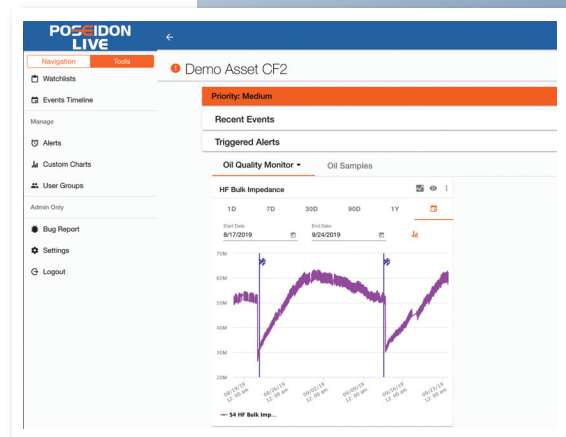

POSEIDON LIVE

Poseidon System's cloud-based data portal aggregates all data in easy-to-use web-based application. Provides controlled user access to their data as well as complete control by Poseidon. Integrates multiple sensor and data types, not just Poseidon oil sensors.

KEY FEATURES

- Modern, intuitive layout and look
- Easy to see critical items needing attention
- Easy to navigate hierarchical structure
- Customizable default data visualization per specific sensor type, asset, location, company
- Manage automatic alarms and notifications for peace of mind your assets are covered
- Built in events timeline to track important items and actions taken

POSEIDON LIVE

CLOUD-BASED
DATA PORTAL

Please visit
PoseidonSys.com
to learn more.

KEY FEATURES CONTINUED

- Compare data across sensors and data types
 - View all your data in one portal
 - View operational parameters with sensed data to better understand system health
 - Integrated displays of oil lab analysis
 - Display local weather
 - Vibration features, time and FFT data, and shaft speed
 - Alarming, reporting, and analysis for all supported sensors
 - Compare data for your fleet
 - Turbine SCADA
 - CAN + Modbus RTU Sensors
- Customizable for user type (e.g., engineer vs technician)
 - User based account types allow for control of access and privileges
- Easily subscribe users or groups of users to alert notifications
 - Control your own subscriptions
- No limit on the number of users
- Export data easily
 - CSV files
 - Full featured API for integration of data direct with your system
- Download and install on your mobile device as a progressive app